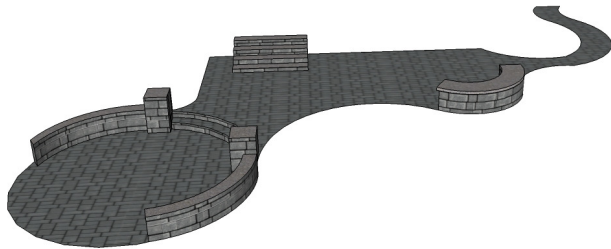

## Sketch

Rev. 10/25/10

12207 Academy Way #13 \* Rockville, Maryland 20852  
 Office: (800) 320-1024 \* Direct: (240) 876-3866  
 Fax: (888) 325-6676 \* [www.alonsoconstruct.com](http://www.alonsoconstruct.com)