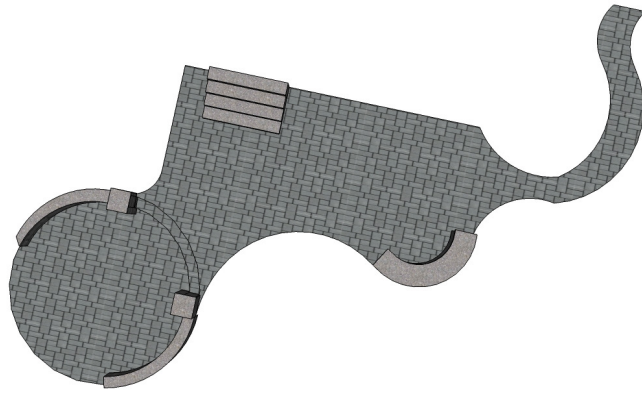

## Sketch

Rev. 10/25/10

12207 Academy Way #13 \* Rockville, Maryland 20852  
 Office: (800) 320-1024 \* Direct: (240) 876-3866  
 Fax: (888) 325-6676 \* [www.alonsoconstruct.com](http://www.alonsoconstruct.com)